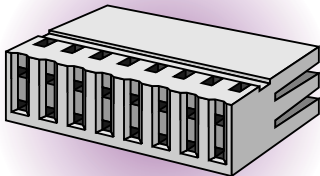

CRIMPFLEX® housings

HOUSING SERIES OF xx

- Removable connection with all types of 0.635 mm (.025") square or round pin headers.
- Housings are side to side and end to end stackable.
- Standard single housing for use with all female contacts or long male pins.

→ Mates with headers (tin or gold plated)
 ref. 12-17-111-xx-1
 ref. 12-17-141-xx-1
 (refer to page 34)

POLARIZATION	LOCKING SYSTEM	NUMBER OF ROWS	NUMBER OF WAYS XX
NO	NO	1	02 → 25 (on request : 26 → 51)

Dimensions in mm

HOUSING SERIES 4F xx

- This housing allows connection of a double row flexcable jumper onto a 2 rows, 0.635 mm (.025") square or round pin header.
- Housings are end to end stackable.

→ Mates with headers (tin or gold plated)
 ref. 16-17-111-xx-1
 ref. 16-17-141-xx-1
 (refer to page 34)

POLARIZATION	LOCKING SYSTEM	NUMBER OF ROWS	NUMBER OF WAYS XX
NO	NO	2	04 → 50

Dimensions in mm