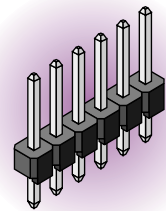

CRIMPFLEX® housings

HOUSING SERIES OF xx

- Removable connection with all types of 0.635 mm (.025") square or round pin headers.
- Housings are side to side and end to end stackable.
- Standard single housing for use with all female contacts or long male pins.

→ Mates with headers (tin or gold plated)
 ref. 12-17-111-xx-1
 ref. 12-17-141-xx-1
 (refer to page 34)

POLARIZATION	LOCKING SYSTEM	NUMBER OF ROWS	NUMBER OF WAYS XX
NO	NO	1	02 → 25 (on request : 26 → 51)

Dimensions in mm

HOUSING SERIES 4F xx

- This housing allows connection of a double row flexcable jumper onto a 2 rows, 0.635 mm (.025") square or round pin header.
- Housings are end to end stackable.

→ Mates with headers (tin or gold plated)
 ref. 16-17-111-xx-1
 ref. 16-17-141-xx-1
 (refer to page 34)

POLARIZATION	LOCKING SYSTEM	NUMBER OF ROWS	NUMBER OF WAYS XX
NO	NO	2	04 → 50

Dimensions in mm