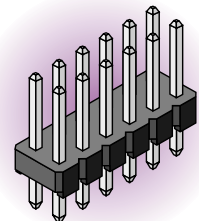

CRIMPFLEX® housings

HOUSING SERIES OF xx

- Removable connection with all types of 0.635 mm (.025") square or round pin headers.
- Housings are side to side and end to end stackable.
- Standard single housing for use with all female contacts or long male pins.

→ Mates with headers (tin or gold plated)
 ref. 12-17-111-xx-1
 ref. 12-17-141-xx-1
 (refer to page 34)

POLARIZATION	LOCKING SYSTEM	NUMBER OF ROWS	NUMBER OF WAYS XX
NO	NO	1	02 → 25 (on request : 26 → 51)

Dimensions in mm

HOUSING SERIES 4F xx

- This housing allows connection of a double row flexcable jumper onto a 2 rows, 0.635 mm (.025") square or round pin header.
- Housings are end to end stackable.

→ Mates with headers (tin or gold plated)
 ref. 16-17-111-xx-1
 ref. 16-17-141-xx-1
 (refer to page 34)

POLARIZATION	LOCKING SYSTEM	NUMBER OF ROWS	NUMBER OF WAYS XX
NO	NO	2	04 → 50

Dimensions in mm