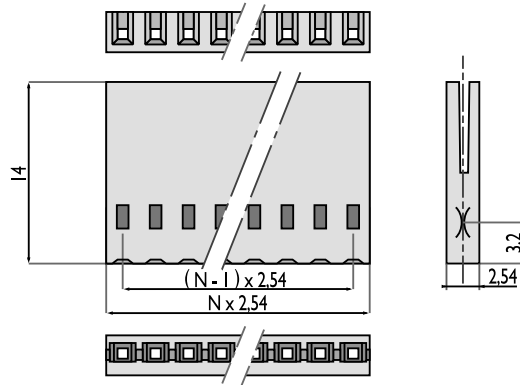

CRIMPFLEX® housings

HOUSING SERIES OF xx

- Removable connection with all types of 0.635 mm (.025") square or round pin headers.
- Housings are side to side and end to end stackable.
- Standard single housing for use with all female contacts or long male pins.

→ Mates with headers (tin or gold plated)
 ref. 12-17-111-xx-1
 ref. 12-17-141-xx-1
 (refer to page 34)

POLARIZATION	LOCKING SYSTEM	NUMBER OF ROWS	NUMBER OF WAYS XX
NO	NO	1	02 → 25 (on request : 26 → 51)

Dimensions in mm

HOUSING SERIES 4F xx

- This housing allows connection of a double row flexcable jumper onto a 2 rows, 0.635 mm (.025") square or round pin header.
- Housings are end to end stackable.

→ Mates with headers (tin or gold plated)
 ref. 16-17-111-xx-1
 ref. 16-17-141-xx-1
 (refer to page 34)

POLARIZATION	LOCKING SYSTEM	NUMBER OF ROWS	NUMBER OF WAYS XX
NO	NO	2	04 → 50

Dimensions in mm