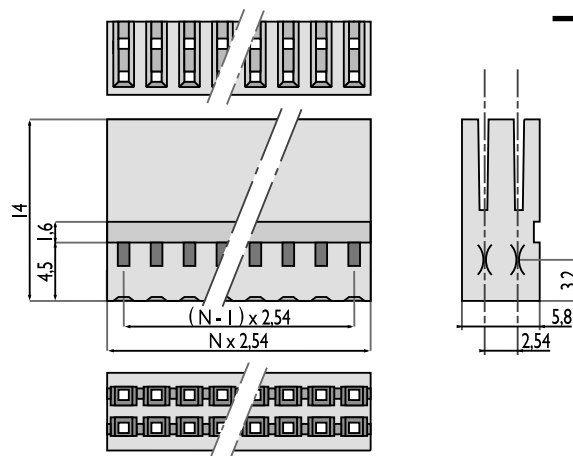

CRIMPFLEX® housings

HOUSING SERIES OF xx

- Removable connection with all types of 0.635 mm (.025") square or round pin headers.
- Housings are side to side and end to end stackable.
- Standard single housing for use with all female contacts or long male pins.

→ Mates with headers (tin or gold plated)
 ref. 12-17-111-xx-1
 ref. 12-17-141-xx-1
 (refer to page 34)

POLARIZATION	LOCKING SYSTEM	NUMBER OF ROWS	NUMBER OF WAYS XX
NO	NO	1	02 → 25 (on request : 26 → 51)

Dimensions in mm

HOUSING SERIES 4F xx

- This housing allows connection of a double row flexcable jumper onto a 2 rows, 0.635 mm (.025") square or round pin header.
- Housings are end to end stackable.

→ Mates with headers (tin or gold plated)
 ref. 16-17-111-xx-1
 ref. 16-17-141-xx-1
 (refer to page 34)

POLARIZATION	LOCKING SYSTEM	NUMBER OF ROWS	NUMBER OF WAYS XX
NO	NO	2	04 → 50

Dimensions in mm