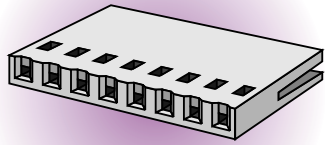

CRIMPFLEX® housings

HOUSING SERIES OF xx

- Removable connection with all types of 0.635 mm (.025") square or round pin headers.
- Housings are side to side and end to end stackable.
- Standard single housing for use with all female contacts or long male pins.

→ Mates with headers (tin or gold plated)
 ref. 12-17-111-xx-1
 ref. 12-17-141-xx-1
 (refer to page 34)

POLARIZATION	LOCKING SYSTEM	NUMBER OF ROWS	NUMBER OF WAYS XX
NO	NO	1	02 → 25 (on request : 26 → 51)

Dimensions in mm

HOUSING SERIES 4F xx

- This housing allows connection of a double row flexcable jumper onto a 2 rows, 0.635 mm (.025") square or round pin header.
- Housings are end to end stackable.

→ Mates with headers (tin or gold plated)
 ref. 16-17-111-xx-1
 ref. 16-17-141-xx-1
 (refer to page 34)

POLARIZATION	LOCKING SYSTEM	NUMBER OF ROWS	NUMBER OF WAYS XX
NO	NO	2	04 → 50

Dimensions in mm